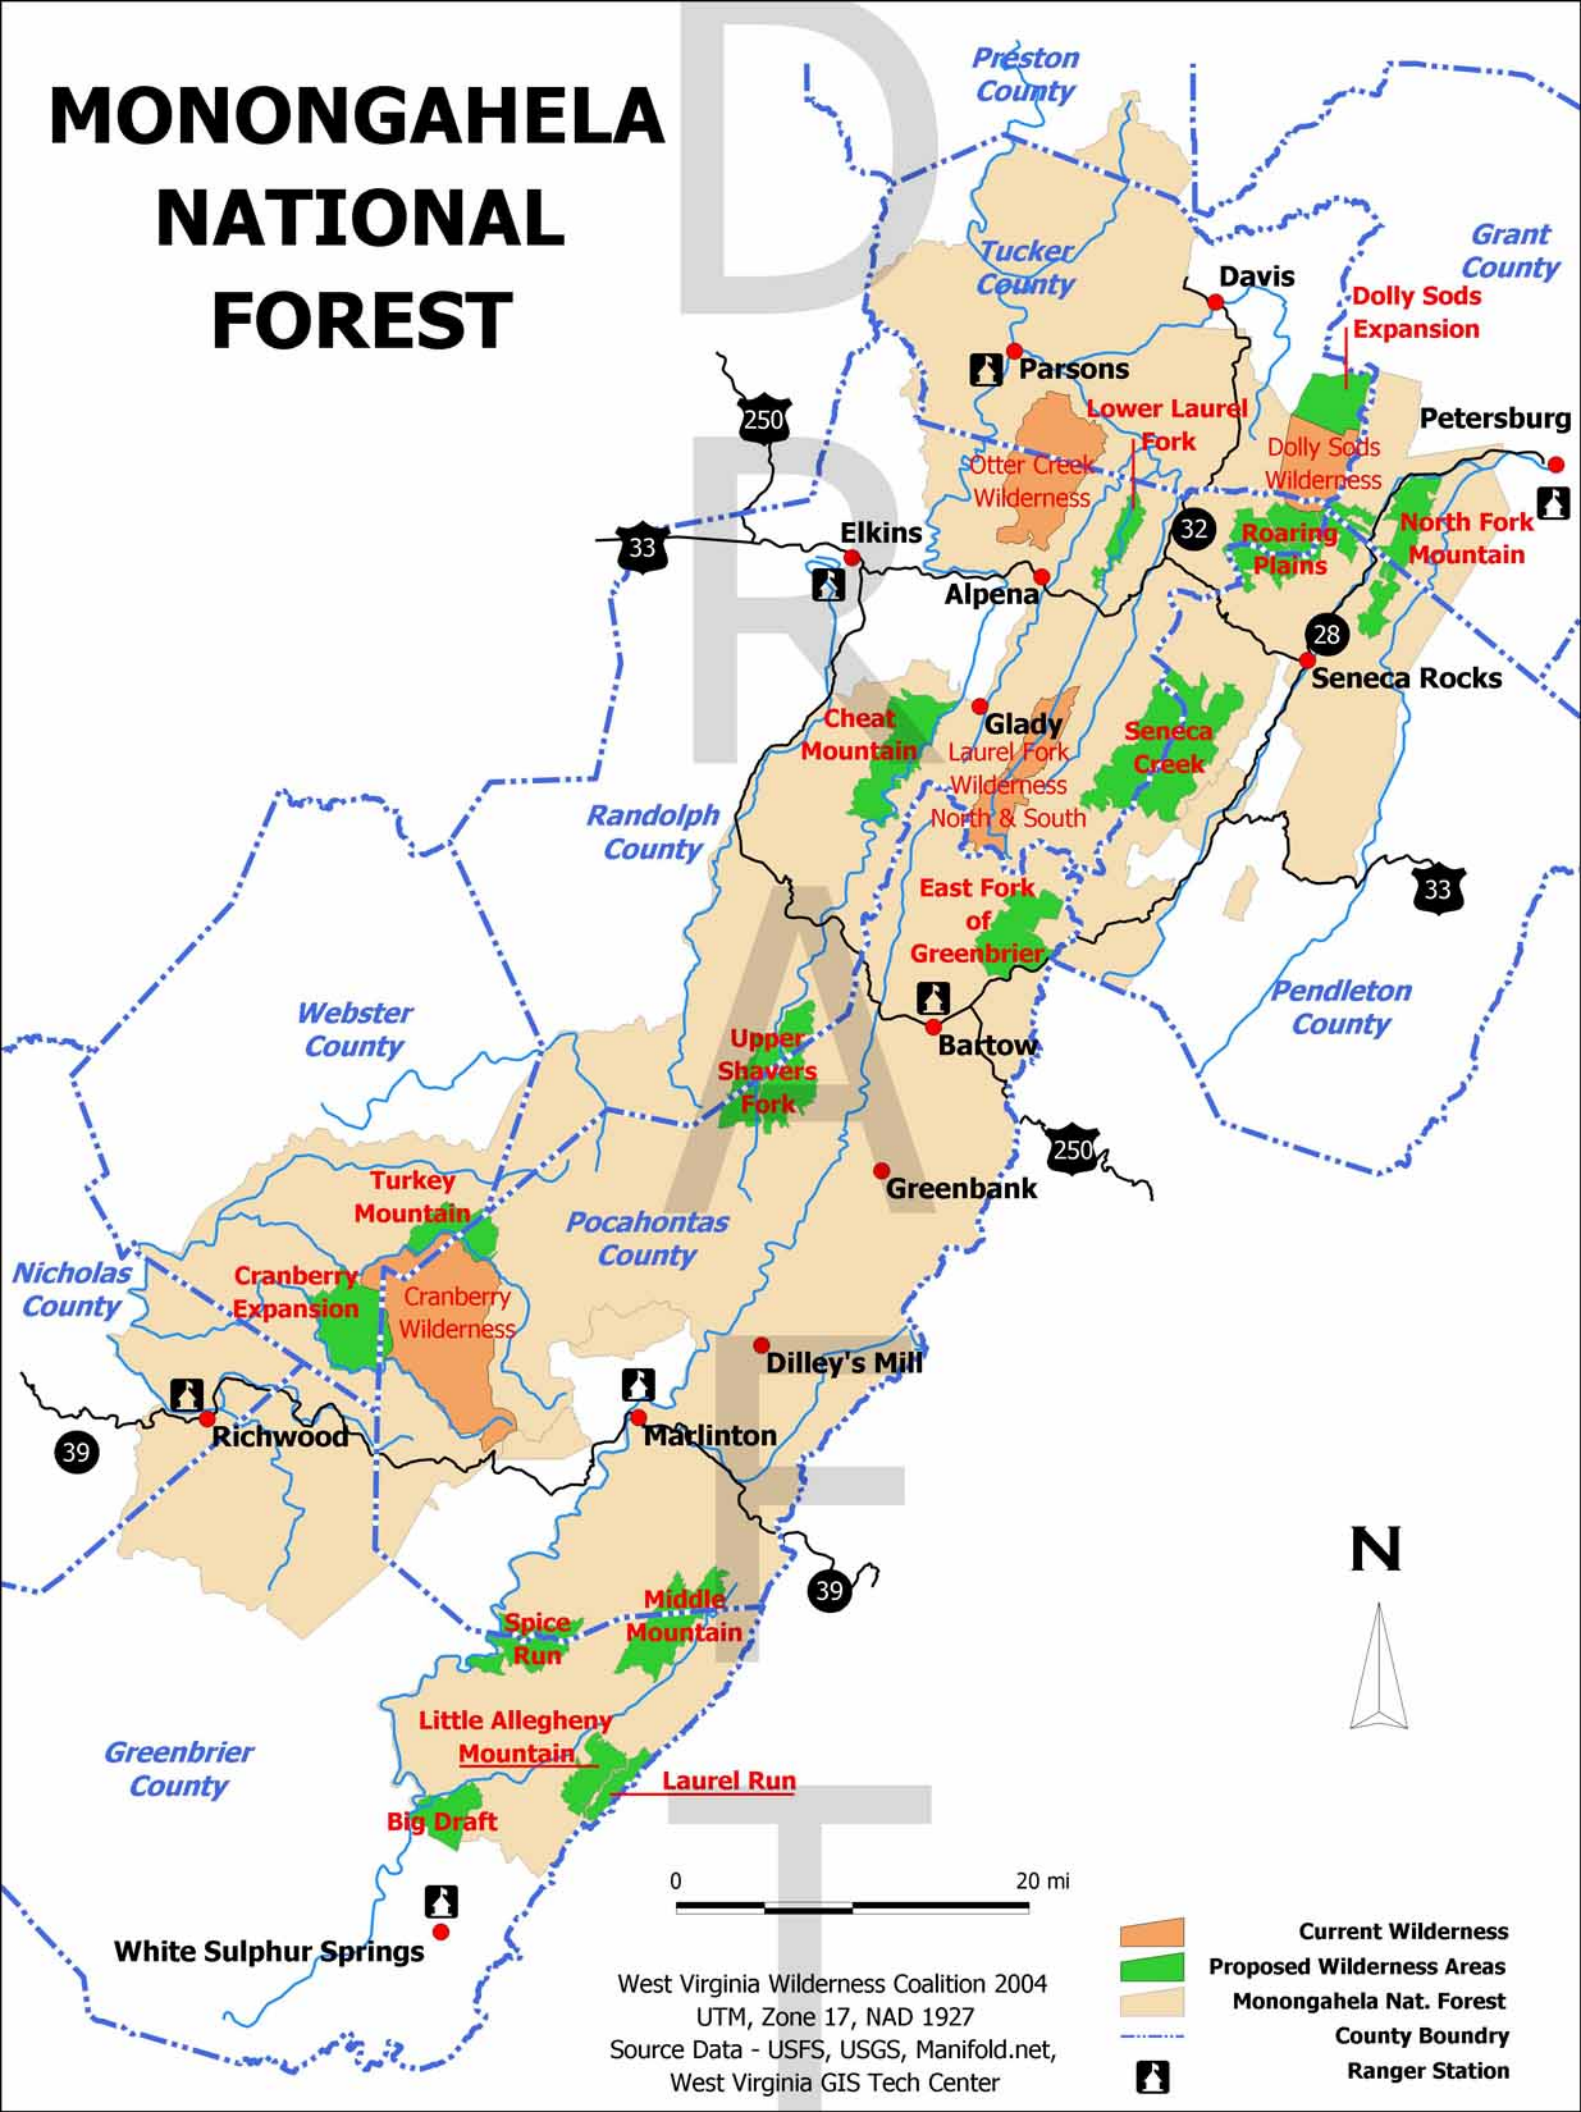

MONONGAHELA NATIONAL FOREST

West Virginia Wilderness Coalition 2004
 UTM, Zone 17, NAD 1927
 Source Data - USFS, USGS, Manifold.net,
 West Virginia GIS Tech Center